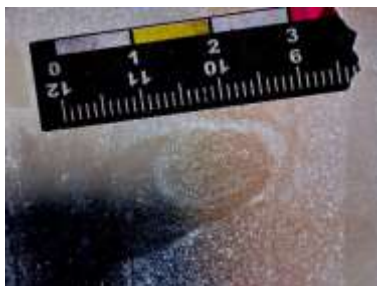

### Crime Scene Evidence Collected

**Paint Chip:** 1cm green paint chip collected near tire tracks.

**Imprint:** Tire tracks were recovered in the driveway allegedly from a getaway vehicle.

**Trace:** A dirt sample was collected from inside the house near a broken window.

**Bodily fluid:** A piece of chewing gum was found inside the possible getaway car.

**Tool marks:** A lock on the garage door looked tampered with and impressions were made of the marks.

**Hair and Fibers:** Synthetic fibers and a hair with an intact root were recovered from the possible getaway car.

**Finger print:** Prints were collected from a piece of glass found at scene.

**Impression:** Shoe print recovered from soil outside of the garage.

**Glass:** Particles thought to be broken glass were recovered from the scene.